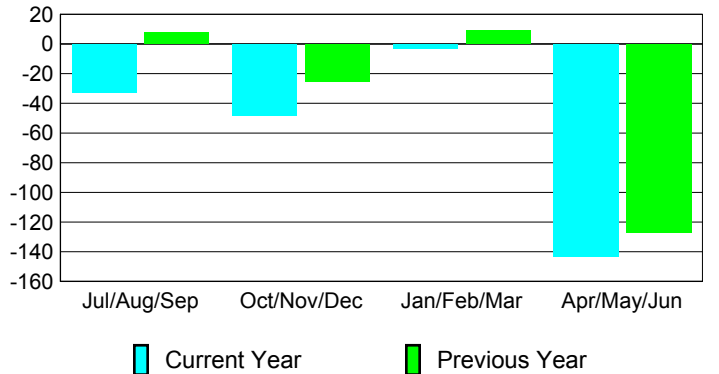

Membership Results 2008-2009

Membership 2007-2008

Month	Net Memb Goal	Actual New Memb	Actual Dropped Memb	Gain/Loss of Memb	Gain/Loss of Memb
Jul/Aug/Sep	25	88	-121	-33	8
Oct/Nov/Dec	30	67	-115	-48	-25
Jan/Feb/Mar	30	65	-68	-3	9
Apr/May/June	20	46	-189	-143	-127
Totals	105	266	-493	-227	-135

Membership Results 2008-2009

Goal, New, Dropped, Gain/Loss

Comparison of Membership Gain/Loss

Current Year Compared to the Previous Year

Gender Comparison 2008-2009

Jul/Aug/Sep

Oct/Nov/Dec

Jan/Feb/Mar

Apr/May/June

Male

Female