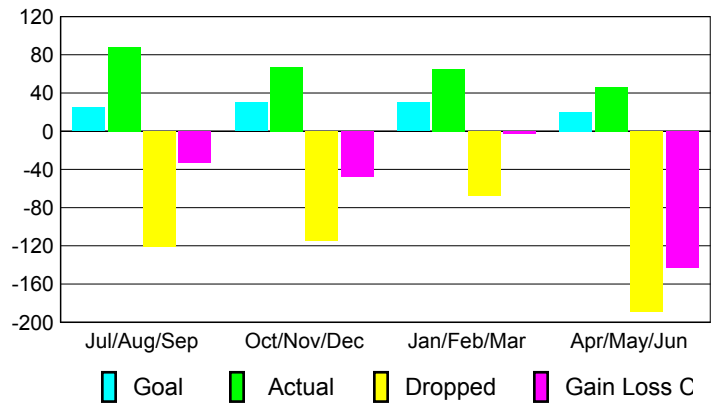

Membership Results 2008-2009

Goal, New, Dropped, Gain/Loss

Comparison of Membership Gain/Loss

Current Year Compared to the Previous Year