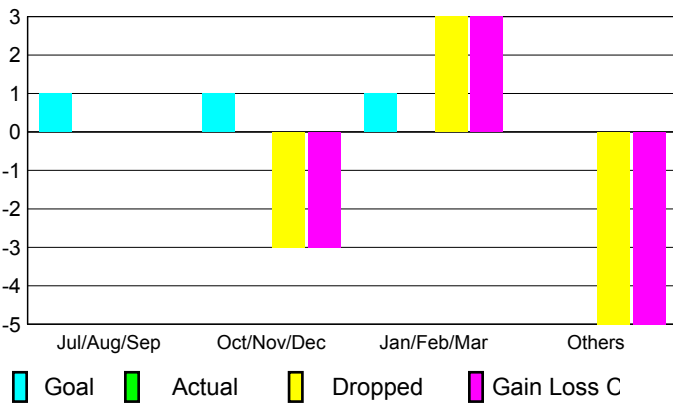

2008-2009 GMT Quarterly Report for District (or Undistricted) **District 337 B**

GMT: **Junichi Takata**

Location: **JAPAN**

GMT CA: **5**

CLUBS

Club Results 2008-2009

Clubs 2007-2008

Month	New Club Goal	Actual New Clubs	Actual Dropped Clubs	Gain/Loss of Clubs	Gain/Loss of Clubs
Jul/Aug/Sep	1	0	0	0	0
Oct/Nov/Dec	1	0	-3	-3	0
Jan/Feb/Mar	1	0	3	3	0
Apr/May/June	0	0	-5	-5	0
Totals	3	0	-5	-5	0

Club Results 2008-2009

Goal, New, Dropped, Gain/Loss

Comparison of Club Gain/Loss

Current Year Compared to the Previous Year

YTD Status Quo Clubs 2008-2009

Status Quo Clubs Compared to Status Quo Members

MEMBERSHIP

Membership Results 2008-2009

Membership 2007-2008

Month	Net Memb Goal	Actual New Memb	Actual Dropped Memb	Gain/Loss of Memb	Gain/Loss of Memb
Jul/Aug/Sep	25	88	-121	-33	8
Oct/Nov/Dec	30	67	-115	-48	-25
Jan/Feb/Mar	30	65	-68	-3	9
Apr/May/June	20	46	-189	-143	-127
Totals	105	266	-493	-227	-135