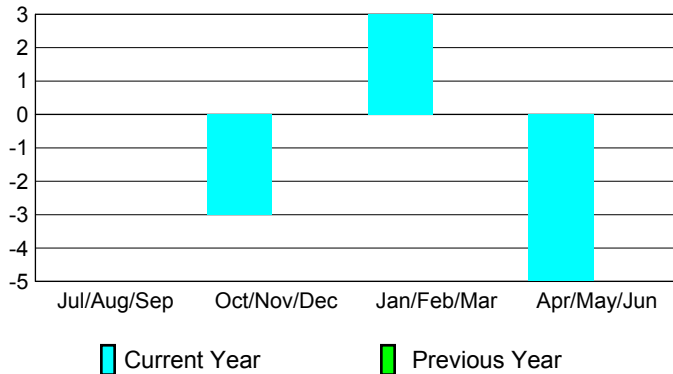

2008-2009 GMT Quarterly Report for District (or Undistricted) **District 337 B**

GMT: **Junichi Takata**

Location: **JAPAN**

GMT CA: **5**

CLUBS

Club Results 2008-2009

Clubs 2007-2008

Month	New Club Goal	Actual New Clubs	Actual Dropped Clubs	Gain/Loss of Clubs	Gain/Loss of Clubs
Jul/Aug/Sep	1	0	0	0	0
Oct/Nov/Dec	1	0	-3	-3	0
Jan/Feb/Mar	1	0	3	3	0
Apr/May/June	0	0	-5	-5	0
Totals	3	0	-5	-5	0

Club Results 2008-2009

Goal, New, Dropped, Gain/Loss

Comparison of Club Gain/Loss

Current Year Compared to the Previous Year

YTD Status Quo Clubs 2008-2009

Status Quo Clubs Compared to Status Quo Members

MEMBERSHIP